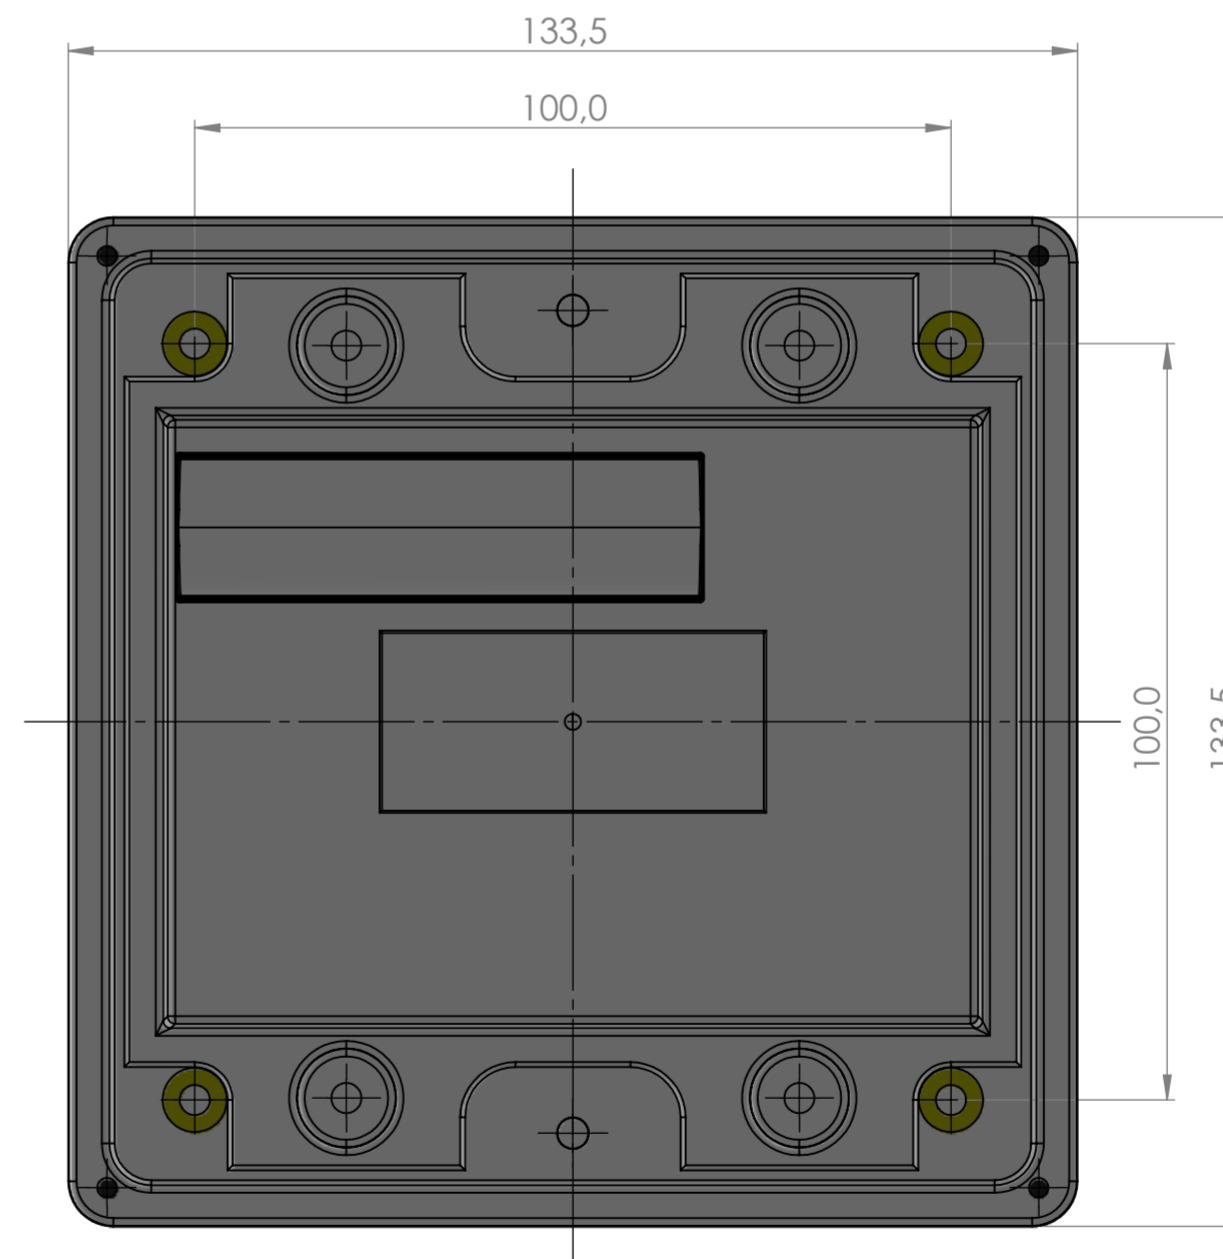

LOB-GW-SUN-WMBUS [Dimensions]

Isometric view

Side view

Backside view

Type	LOB-GW-SUN-WMBUS
Name	Solar Wireless M-Bus Gateway
Order number	#8000179

GENERAL TOLERANCES:		DIMENSIONS in mm		REV: A
DIN 16742 TG6		ARTICLE NO.: #8000179		
DRAFTED BY:	NAME: Schumacher	DATE: 29.08.2022	TITLE:	
ENGINEERED			Lobaro Industrial IoT Solutions	
ADDITIONAL APPROVAL			DWG No. LOB-GW-SUN-WMBUS A2	
ADDITIONAL APPROVAL			SCALE: 1:1 SHEET 1 OF 1	
		MATERIAL: ASSEMBLY		
		WEIGHT: 185 g		